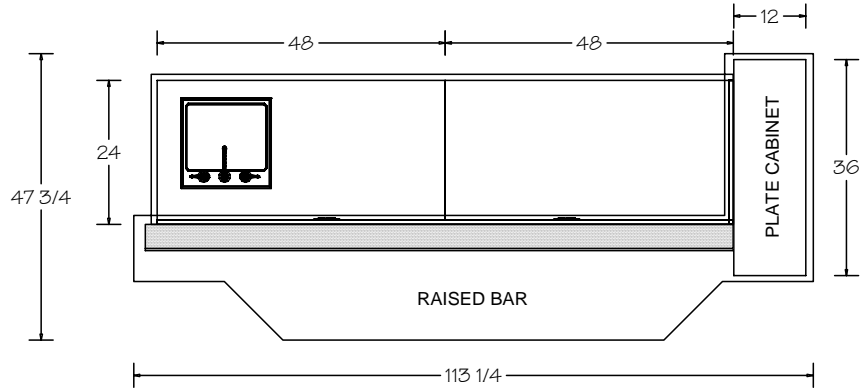

The "Sebastian"

REC-RB-CS-74112

OPTIONAL WINE COOLER
IN PLACE OF BASE CABINET