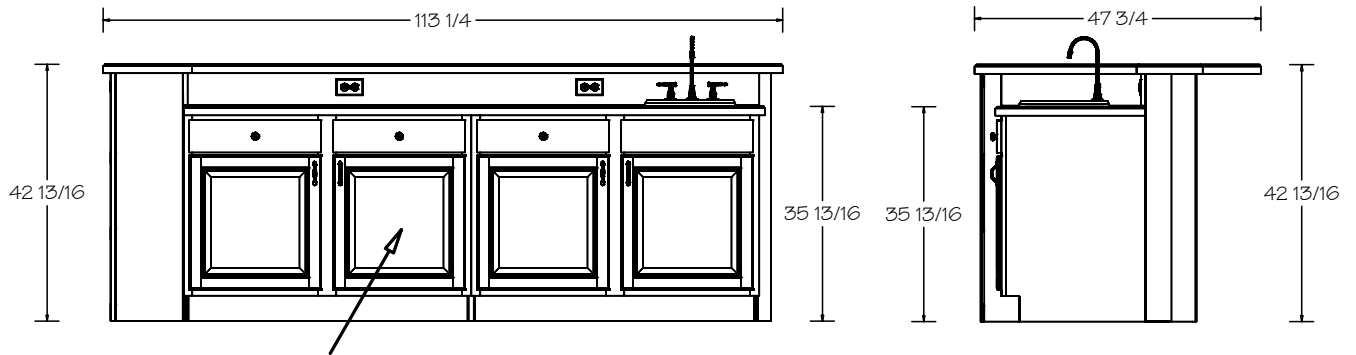

The "Sebastian"

REC-RB-CS-74112

OPTIONAL WINE COOLER
IN PLACE OF BASE CABINET