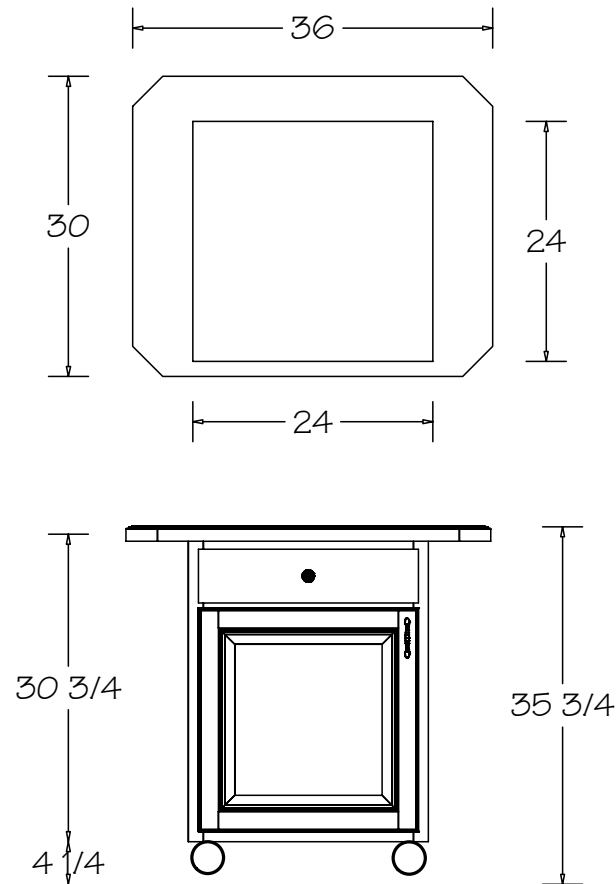

The "Ethan-C"

REC-3036

ISLAND IS ON CASTERS AND HAS NO RECEPTACLES